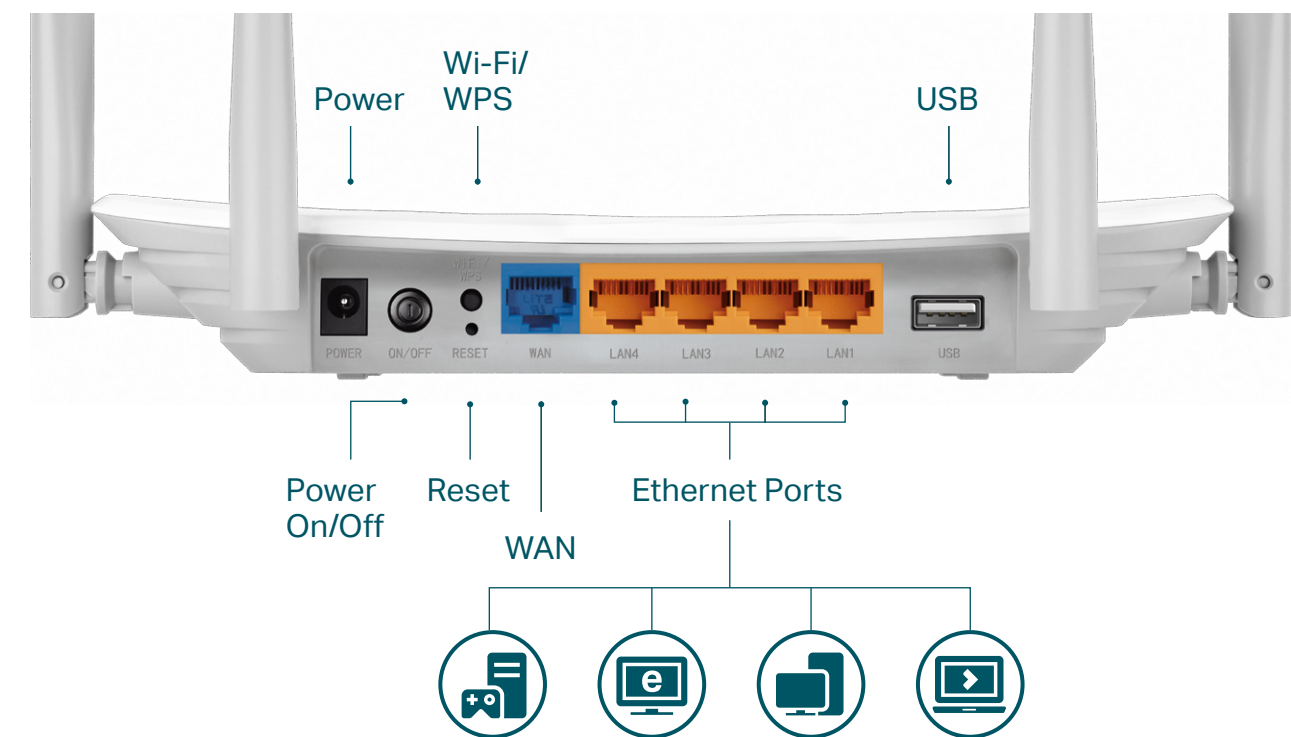

Sends data to one device at a time

EC231-G1u

Simultaneously sends data to multiple devices

Beamforming for Better Coverage

Beamforming technology detects the location of your connected devices and concentrates the EC231-G1u's Wi-Fi towards them to create stronger overall connections.

EC231-G1u

Regular Router

Highlights

Faster Wi-Fi for More Device

2.4GHz and 5GHz bands run at fast AC1350 Wi-Fi speeds to deliver more bandwidth and support more devices in your home.

Gigabit Ethernet

Enjoy fast, reliable wired connections for gaming and streaming in the best quality.

Specifications

Hardware

- Ethernet Ports: 4*10/100/1000Mbps LAN Ports, 1*10/100/1000Mbps WAN Port
- Ports: 1* USB 2.0
- Buttons: Reset Button, Power On/Off Button, WPS/Wi-Fi On/Off Button
- Antennas: 4 Fixed Omni Directional Antennas
- External Power Supply: 12V/1.5A
- Dimensions (W x D x H): 9.1 × 5.7 × 1.4 in (230 × 144 × 35 mm)