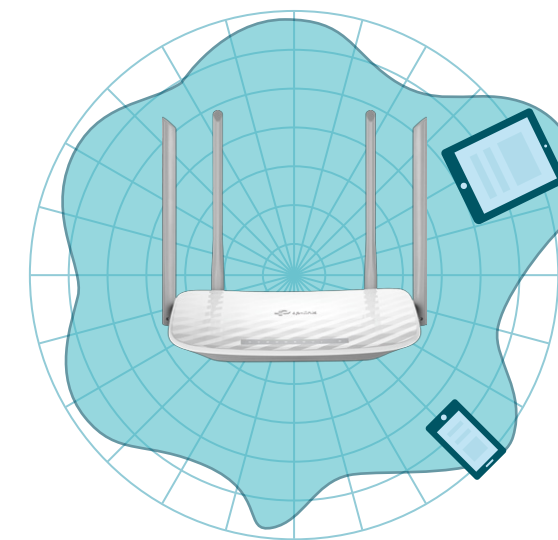

MU-MIMO for 2 x Faster Connections

MU-MIMO technology serves up to two devices at once, reducing wait time, increasing Wi-Fi throughput for every device, and making each stream more efficient.

Traditional Router

Sends data to one device at a time

EC231-G1u

Simultaneously sends data to multiple devices

Beamforming for Better Coverage

Beamforming technology detects the location of your connected devices and concentrates the EC231-G1u's Wi-Fi towards them to create stronger overall connections.

EC231-G1u

Regular Router

Highlights

Faster Wi-Fi for More Device

2.4GHz and 5GHz bands run at fast AC1350 Wi-Fi speeds to deliver more bandwidth and support more devices in your home.

Gigabit Ethernet

Enjoy fast, reliable wired connections for gaming and streaming in the best quality.